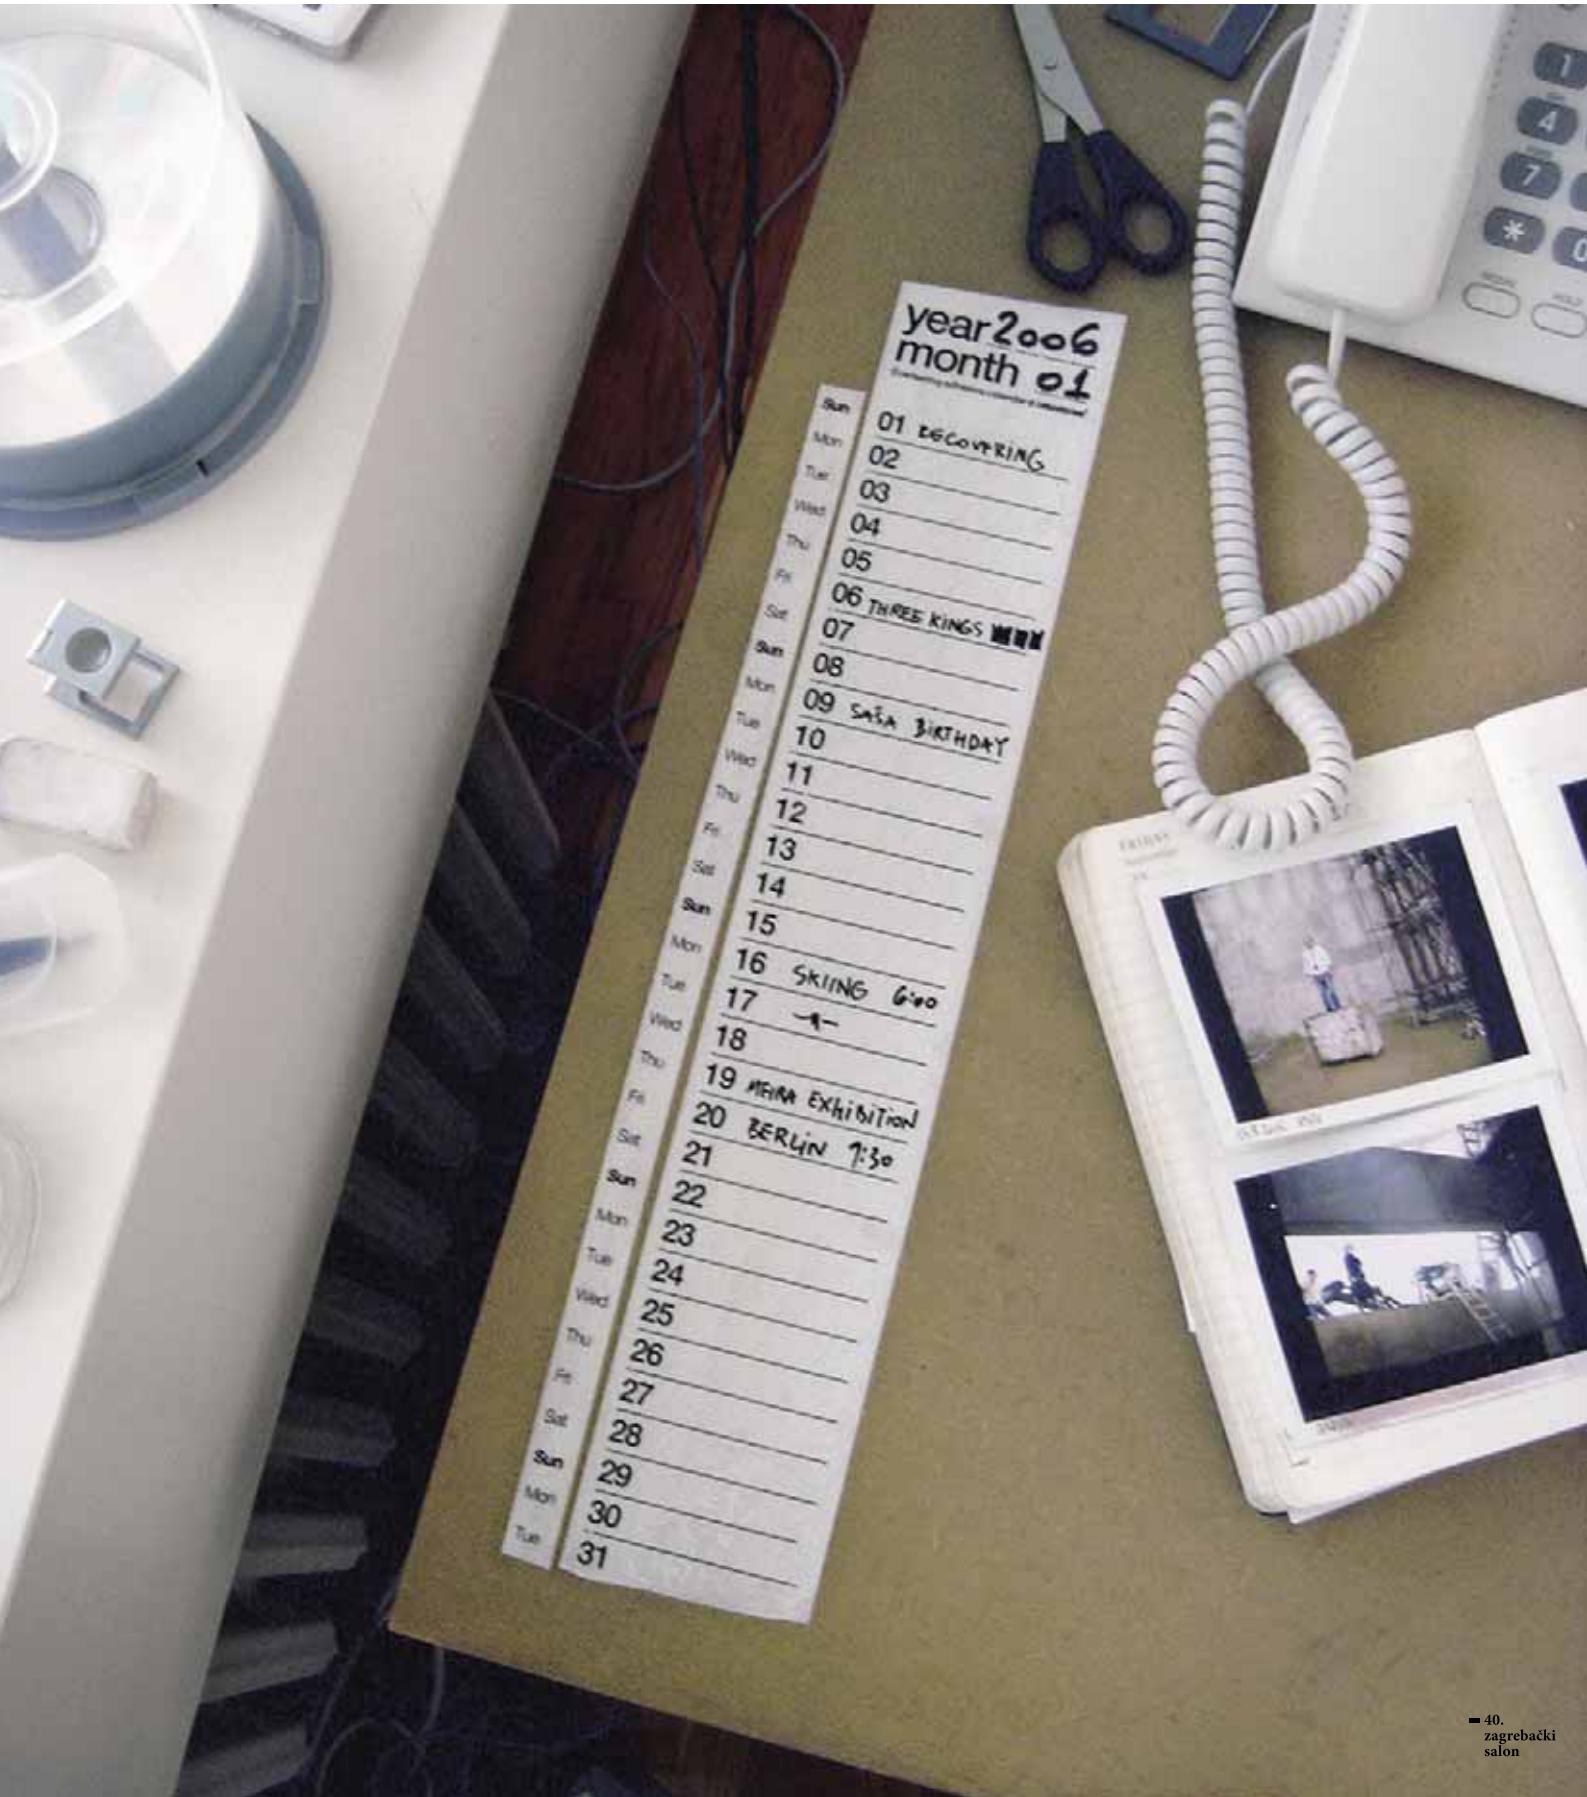

Beskrajni samoljepljivi kalendar | Everlasting Adhesive Calendar — 2004. — opis projekta *project description* --- Everlasting Calendar multifunkcionalni je objekt koji istodobno funkcionira kao planer/post-it/samoljepiva traka/naljepnica... i, naravno, kalendar. Jedino ograničenje koje ima njegova je vlastita dužina. Možete osobno kreirati gotovo svaki mjesec bilo koje godine kombinirajući dane i datume oblikovane na kolutima različitih debljina, paralelno ih lijepiti na bilo koju podlogu i mjesto koje zaželite (stol, zid, sobna vrata, vrata ormara, WC...). Kalendar je oblikovan kao blagdanski dar/čestitka za klijente i prijatelje studija Laboratorium. — *Everlasting Calendar is a multifunctional object that also functions as a planner / post-it / sticky tape / label and of course a calendar. The only restriction that it has resides in its own length. You can personally create almost every month of any year at all, combining dates and days formed on reels of various different thicknesses, stick them in parallel on any surface and place you want (table, wall, interior door, wardrobe door, loo). The calendar is designed as a seasonal gift / greetings card for the clients and friends of the Laboratorium Studio.*

year 2006
month 01

Sun	01	
Mon	02	AFTER PARTY
Tue	03	
Wed	04	
Thu	05	EXHIBITION
Fri	06	
Sat	07	PRESENTATION
Sun	08	
Mon	09	PIZZA BIRTHDAY
Tue	10	
Wed	11	
Thu	12	
Fri	13	
Sat	14	SKING
Sun	15	
Mon	16	
Tue	17	
Wed	18	
Thu	19	MEAT
Fri	20	BIRTHDAY
Sat	21	
Sun	22	LUNCH - VICA
Mon	23	
Tue	24	MEAT
Wed	25	
Thu	26	
Fri	27	
Sat	28	MASAGE
Sun	29	
Mon	30	
Tue	31	